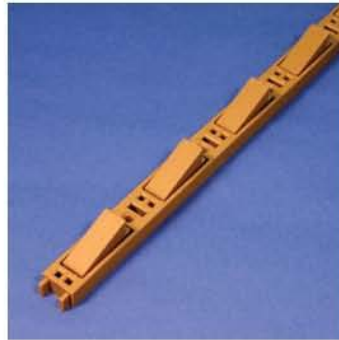

SA18BR

18" Adjustable Shelf Standard

Material: Polypropylene
 Finish: Brown
 Width: 5/8"
 Wall Clearance: 3/4"
 Shelf Interval: 2"

For cabinets, bookcases & display cases. Holds over 400 pounds per shelf. Holes for screw, nail & staple mounting.

200 Pieces/Box

SA18W

18" Adjustable Shelf Standard

Material: Polypropylene
 Finish: White
 Width: 5/8"
 Wall Clearance: 3/4"
 Shelf Interval: 2"

For cabinets, bookcases & display cases. Holds over 400 pounds per shelf. Holes for screw, nail & staple mounting.

200 Pieces/Box

SA24BR

24" Adjustable Shelf Standard

Material: Polypropylene
 Finish: Brown
 Width: 5/8"
 Wall Clearance: 3/4"
 Shelf Interval: 2"

For cabinets, bookcases & display cases. Holds over 400 pounds per shelf. Holes for screw, nail & staple mounting.

200 Pieces/Box

SA24W

24" Adjustable Shelf Standard

Material: Polypropylene
 Finish: White
 Width: 5/8"
 Wall Clearance: 3/4"
 Shelf Interval: 2"

For cabinets, bookcases & display cases. Holds over 400 pounds per shelf. Holes for screw, nail & staple mounting.