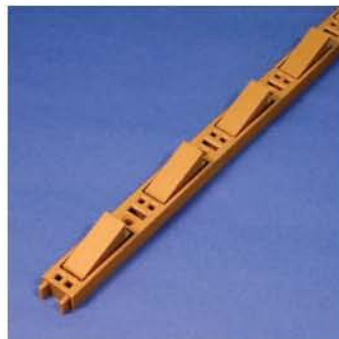

SA18BR

18" Adjustable Shelf Standard

Material: Polypropylene
 Finish: Brown
 Width: 5/8"
 Wall Clearance: 3/4"
 Shelf Interval: 2"

For cabinets, bookcases & display cases. Holds over 400 pounds per shelf. Holes for screw, nail & staple mounting.

200 Pieces/Box

SA18W

18" Adjustable Shelf Standard

Material: Polypropylene
 Finish: White
 Width: 5/8"
 Wall Clearance: 3/4"
 Shelf Interval: 2"

For cabinets, bookcases & display cases. Holds over 400 pounds per shelf. Holes for screw, nail & staple mounting.

200 Pieces/Box

SA24BR

24" Adjustable Shelf Standard

Material: Polypropylene
 Finish: Brown
 Width: 5/8"
 Wall Clearance: 3/4"
 Shelf Interval: 2"

For cabinets, bookcases & display cases. Holds over 400 pounds per shelf. Holes for screw, nail & staple mounting.

200 Pieces/Box

SA24W

24" Adjustable Shelf Standard

Material: Polypropylene
 Finish: White
 Width: 5/8"
 Wall Clearance: 3/4"
 Shelf Interval: 2"

For cabinets, bookcases & display cases. Holds over 400 pounds per shelf. Holes for screw, nail & staple mounting.