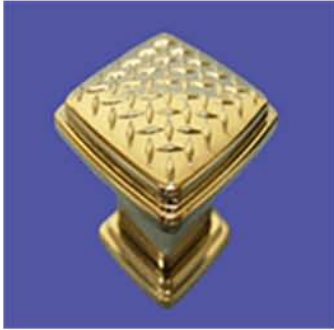

500 Pieces/Box

K5302BNW

Decorative Knob 30mm x 24mm
 Material: Zinc Die Cast/Plastic
 Finish: ABS Brushed Nickel/
 White Insert
 Mounting: 8-32 Tapped Hole

500 Pieces/Box

K505BN

Decorative Knob 29mm x 24mm
 Material: Zinc Die Cast
 Finish: ABS Brushed Nickel
 Mounting: 8-32 Tapped Hole

1000 Pieces/Box

K6145PB

Decorative Knob 32mm x 22mm
 Material: Zinc Die Cast
 Finish: Polished Brass
 Mounting: 8-32 Tapped Hole

500 Pieces/Box

K875PB

Decorative Knob 32mm x 20mm
 Material: Zinc Die Cast
 Finish: Polished Brass
 Mounting: 8-32 Tapped Hole

1000 Pieces/Box

K210MAPLE

Decorative Knob 39mm x 29mm
 Material: #1 Select White Maple
 Finish: Flat Grain Natural
 Mounting: 8-32 Brass Threaded Insert

500 Pieces/Box

K726MAPLE

Decorative Knob 38mm x 22mm
 Material: #1 Select White Maple
 Finish: Flat Grain Natural
 Mounting: 8-32 Brass Threaded Insert

1000 Pieces/Box

K1087PC
Decorative Knob 30mm x 30mm x 25mm

Material: Zinc Die Cast
 Finish: Polished Chrome
 Mounting: 8-32 Tapped Hole

1000 Pieces / Box

K3203BSN
Decorative Knob 35mm x 23mm x 35mm

Material: Zinc die Cast
 finish: ABS Brushed Sateen Nickel
 Mounting: 8-32 Tapped Hole